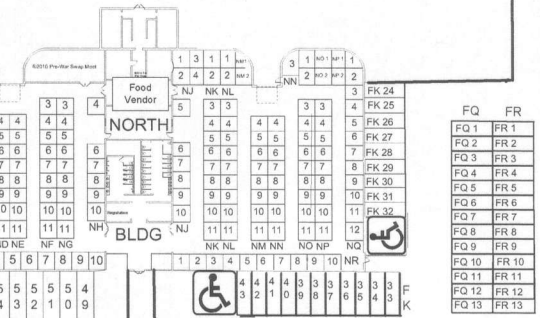

Hwy 62

No Parking

Chickasha Ave

No Parking

East Gate Entrance Closed for 2016

Entrance Gate West Side of Fairgrounds

N Genevieve

FB 1	FC 1
FB 2	FC 2
FB 3	FC 3
FB 4	FC 4
FB 5	FC 5
FB 6	FC 6
FB 7	FC 7
FB 8	FC 8
FB 9	FC 9
FB 10	FC 10
FB 11	FC 11
FB 12	FC 12
FB 13	FC 13
FB 14	FC 14
FB 15	FC 15
FB 16	FC 16
FB 17	FC 17
FB 18	FC 18
FB 19	FC 19

FD 1	FE 1
FD 2	FE 2
FD 3	FE 3
FD 4	FE 4
FD 5	FE 5
FD 6	FE 6
FD 7	FE 7
FD 8	FE 8
FD 9	FE 9
FD 10	FE 10
FD 11	FE 11
FD 12	FE 12
FD 13	FE 13
FD 14	FE 14
FD 15	FE 15
FD 16	FE 16
FD 17	FE 17
FD 18	FE 18
FD 19	FE 19

FF 7	FG 7
FF 8	FG 8
FF 9	FG 9
FF 10	FG 10
FF 11	FG 11
FF 12	FG 12
FF 13	FG 13
FF 14	FG 14
FF 15	FG 15
FF 16	FG 16
FF 17	FG 17
FF 18	FG 18
FF 19	FG 19

FS 1
FS 2
FS 3
FS 4
FS 5
FS 6
FS 7
FS 8
FS 9
FS 10
FS 11
FS 12
FS 13
FS 14
FS 15
FS 16
FS 17
FS 18
FS 19
FS 20
FS 21
FS 22
FS 23
FS 24
FS 25
FS 26
FS 27
FS 28
FS 29
FS 30
FS 31
FS 32
FS 33
FS 34
FS 35
FS 36
FS 37
FS 38
FS 39
FS 40
FS 41

FB 22	FC 22
FB 23	FC 23
FB 24	FC 24
FB 25	FC 25
FB 26	FC 26
FB 27	FC 27
FB 28	FC 28
FB 29	FC 29
FB 30	FC 30
FB 31	FC 31
FB 32	FC 32
FB 33	FC 33
FB 34	FC 34
FB 35	FC 35
FB 36	FC 36
FB 37	FC 37

FD 22	FE 22
FD 23	FE 23
FD 24	FE 24
FD 25	FE 25
FD 26	FE 26
FD 27	FE 27
FD 28	FE 28
FD 29	FE 29
FD 30	FE 30
FD 31	FE 31
FD 32	FE 32
FD 33	FE 33
FD 34	FE 34
FD 35	FE 35
FD 36	FE 36
FD 37	FE 37

FF 22	FG 22
FF 23	FG 23
FF 24	FG 24
FF 25	FG 25
FF 26	FG 26
FF 27	FG 27
FF 28	FG 28
FF 29	FG 29
FF 30	FG 30
FF 31	FG 31
FF 32	FG 32
FF 33	FG 33
FF 34	FG 34
FF 35	FG 35
FF 36	FG 36
FF 37	FG 37

FH 6
FH 7
FH 8
FH 9
FH 10
FH 11
FH 12
FH 13
FH 14
FH 15
FH 16
FH 17
FH 18
FH 19
FH 20